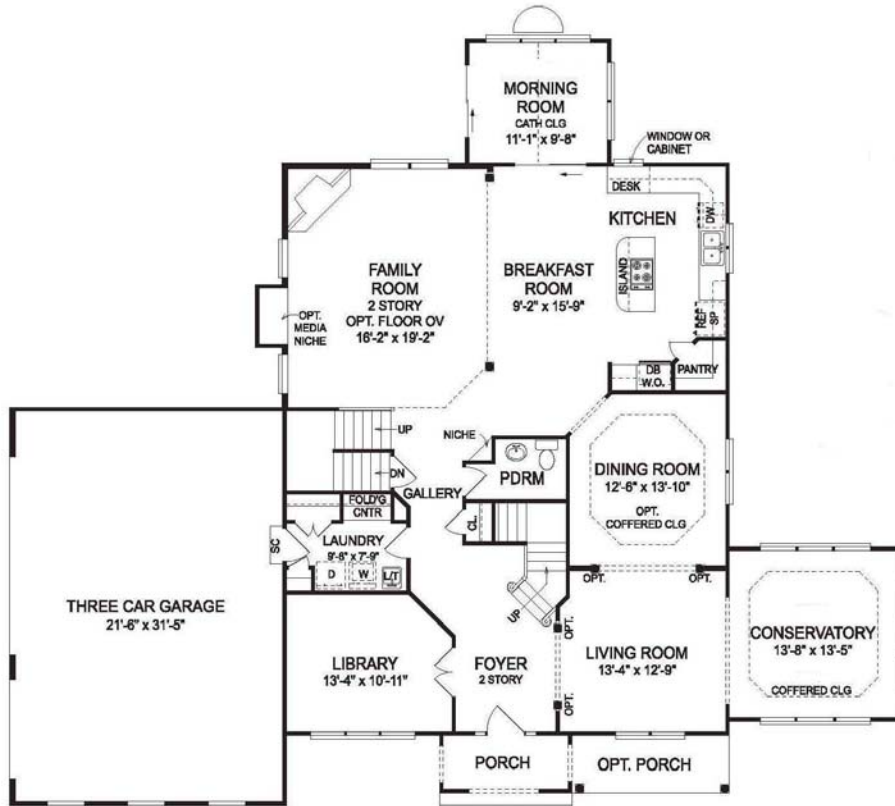

The Abbey Model Home
At Walnut Grove

12335 Preakness Circle Ln. Clarksville, MD 21029
 Homesite 2

FEATURES

- 5 Bedrooms, 4.5 Baths
- Brick front with 2 story stone arch (elevation 300)
- 9' ceilings on all 3 levels and *upgraded custom stone fireplace surround in the family room!*
- “Finished in place” Hardwood floors in the Foyer, Gallery, Powder Room, Kitchen, Breakfast Room, Dining Room, Living Room & Stairs
- Upgraded *Granite Countertops & Kitchen cabinets*
- Gourmet stainless steel appliance package
- Granite “Rynone” countertops in Master Bath
- Finished rec room & bed room in the lower level
- Model home complete with most window treatments
- 4,200 square feet on the first two levels
- Rear Sunroom & Conservatory
- 3 piece crown moulding, living room, dining room, foyer, 2nd floor hall & study

Visit us on the web at

www.trinityhomes.com

MHBR#699

**SECOND FLOOR PLAN
THE ABBEY**

**FIRST FLOOR PLAN
THE ABBEY**