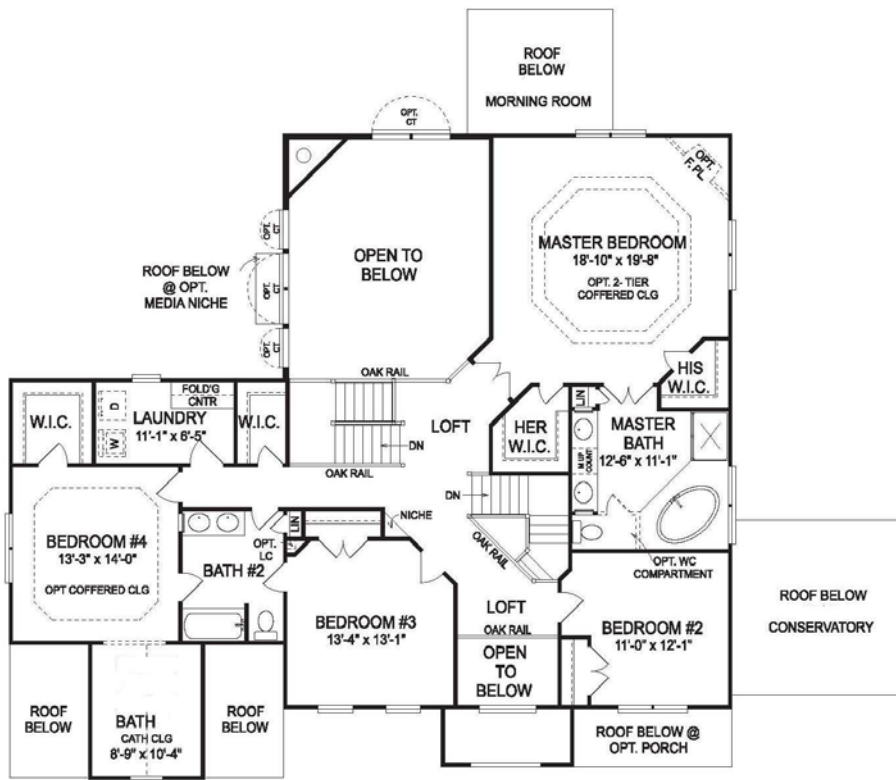

**SECOND FLOOR PLAN
THE ABBEY**